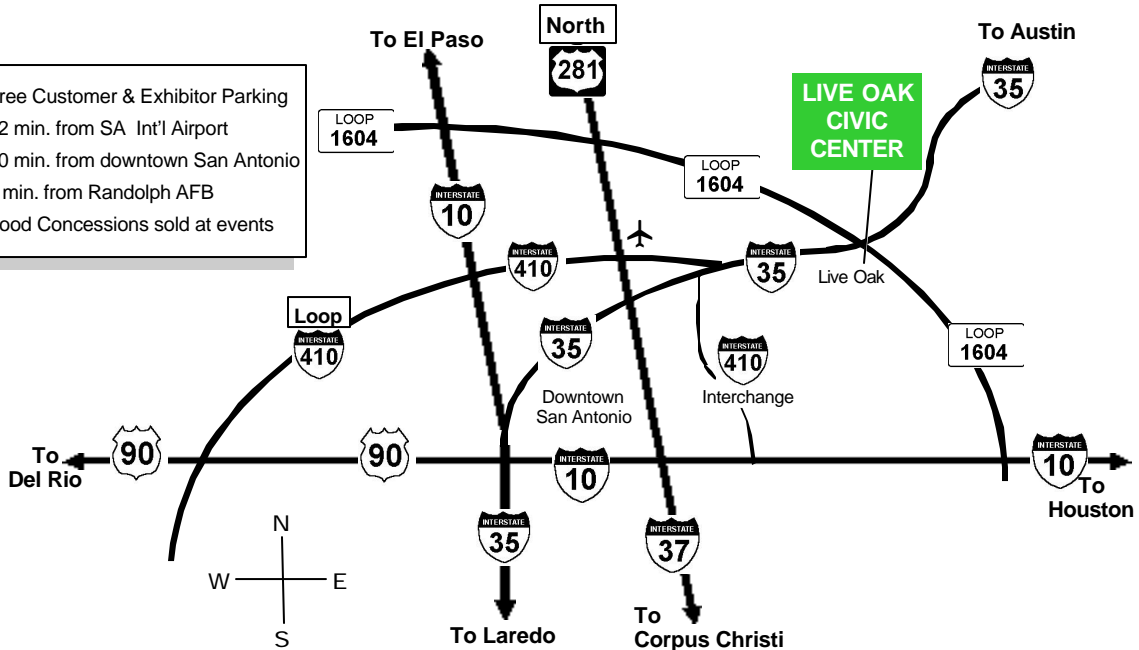

TRAVEL DIRECTIONS TO LIVE OAK CIVIC CENTER

8101 Pat Booker Rd., Live Oak, TX 78233 • (210) 653-9494 Fax (210) 653-0158

- Free Customer & Exhibitor Parking
- 12 min. from SA Int'l Airport
- 20 min. from downtown San Antonio
- 5 min. from Randolph AFB
- Food Concessions sold at events

- From Airport:** Drive 410-East to I-35 Junction. Continue North on I-35 approx. 5 miles. Take **Exit 171**...Access road will curve right onto Pat Booker Road. Continue for approximately 3/4 mile: Live Oak Civic Center is on the left.
- I-35 North:** (From downtown San Antonio) **Exit 171**. Access road will curve right onto Pat Booker Road: Travel approx. 3/4 mile—Live Oak Civic Center is on the left.
- I-35 South:** (From Austin) Take **Exit 172** ...Enter ramp onto Anderson Loop-South 1604. From access road, take Pat Booker Rd./Texas Hwy 218 Exit: Turn right at light and into Live Oak Civic Center parking lot.
- East on Loop 1604:** Take 3-way Exit (**35N - 35S - TX Hwy 218**) Stay in left lane and follow signs for Texas Hwy 218/Pat Booker Road. Live Oak Civic Center is on the right.
- North on Loop 1604:** (Driving on I-10 from Houston) Take **Exit 587** Anderson Loop-1604. Travel North for approx. 8 miles. Exit at Texas Hwy 218/Pat Booker Road. Turn left at light and proceed under freeway overpass. Live Oak Civic Center is on the right.